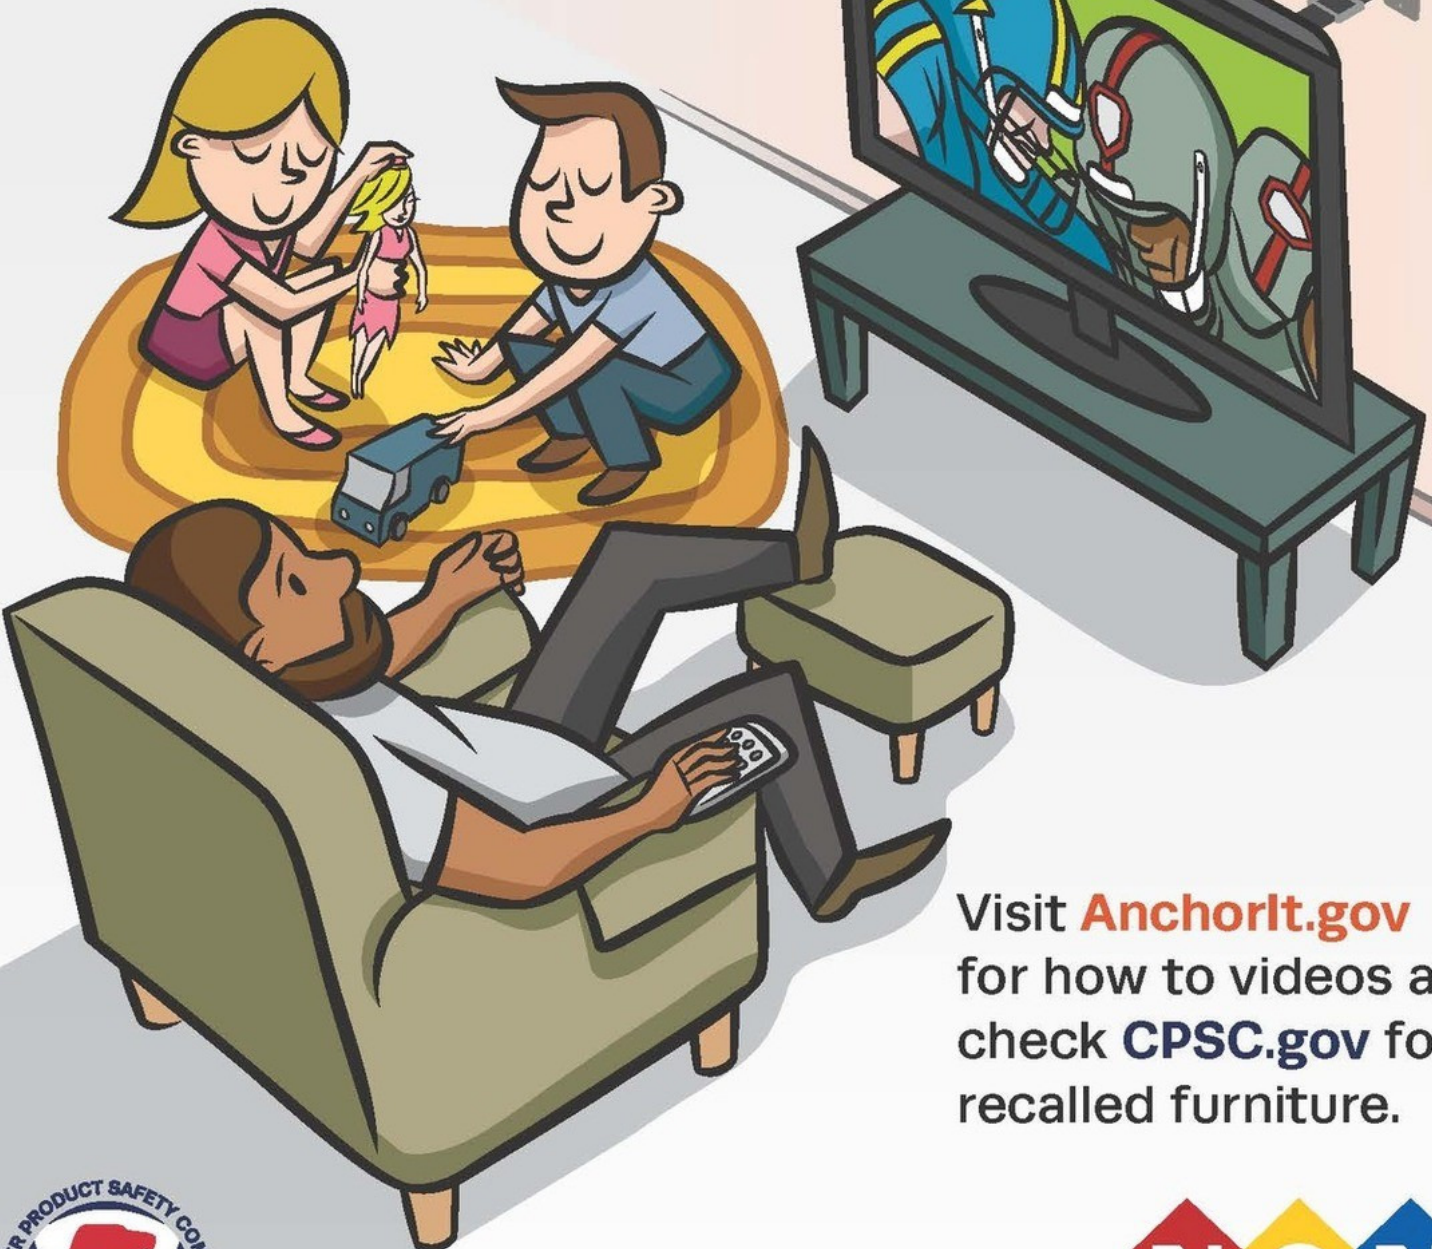

It only takes 5 minutes...

To anchor your furniture and TV to the wall!

Anchor It!

Secure Furniture and TVs:
Protect Children

Visit AnchorIt.gov
for how to videos and
check CPSC.gov for
recalled furniture.